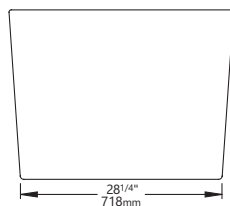

ACRYZEN 5932 FS

59" x 31 1/2" x 23 3/4" · 1499 x 800 x 603mm
53 US Gallons · 201 Liters

Freestanding

DESCRIPTION

White
Smooth Bottom
Adjustable Legs
Drain and Overflow Chrome Included

CHOICES

☼ Chromotherapy: 2 or 4 lights

ENCORE COLLECTION

CODE

SOAKER BATH

ZIR5RR
2x ☼ ZIR5RR-C2.....
4x ☼ ZIR5RR-C4.....

ARCHITECTURAL SPECIFICATIONS

OPTIONS

REMOTE CONTROL · WHITE.....
WITH THE CHROMOTHERAPY SYSTEM

CHROMOTHERAPY TRIM · STANDARD WHITE
Chrome or Brushed Nickel.....