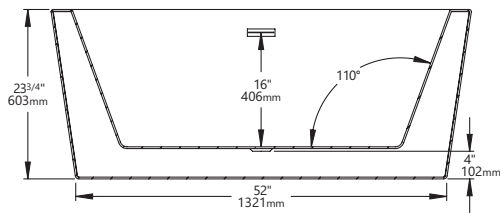

ACRYZEN 5932 FS

59" x 31 1/2" x 23 3/4" · 1499 x 800 x 603mm
53 US Gallons · 201 Liters

Freestanding

DESCRIPTION

White
Smooth Bottom
Adjustable Legs
Drain and Overflow Chrome Included

CHOICES

☼ Chromotherapy: 2 or 4 lights

ENCORE COLLECTION

CODE

SOAKER BATH

ZIR5RR
2x ☼ ZIR5RR-C2.....
4x ☼ ZIR5RR-C4.....

ARCHITECTURAL SPECIFICATIONS

OPTIONS

REMOTE CONTROL · WHITE.....
WITH THE CHROMOTHERAPY SYSTEM

CHROMOTHERAPY TRIM · STANDARD WHITE
Chrome or Brushed Nickel.....