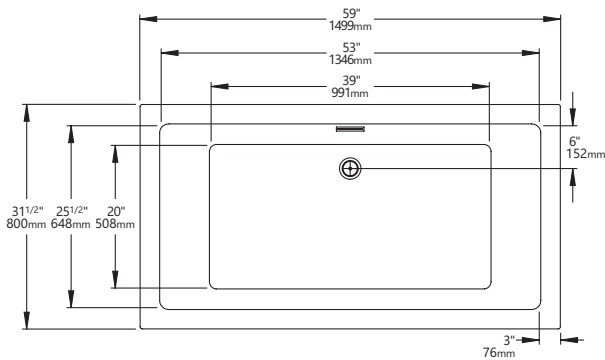

ACRYZEN 5932 FS

59" x 31 1/2" x 23 3/4" · 1499 x 800 x 603mm
53 US Gallons · 201 Liters

Freestanding

DESCRIPTION

White
Smooth Bottom
Adjustable Legs
Drain and Overflow Chrome Included

CHOICES

☼ Chromotherapy: 2 or 4 lights

ENCORE COLLECTION

CODE

SOAKER BATH

ZIR5RR
2x ☼ ZIR5RR-C2.....
4x ☼ ZIR5RR-C4.....

ARCHITECTURAL SPECIFICATIONS

OPTIONS

REMOTE CONTROL · WHITE.....
WITH THE CHROMOTHERAPY SYSTEM

CHROMOTHERAPY TRIM · STANDARD WHITE
Chrome or Brushed Nickel.....